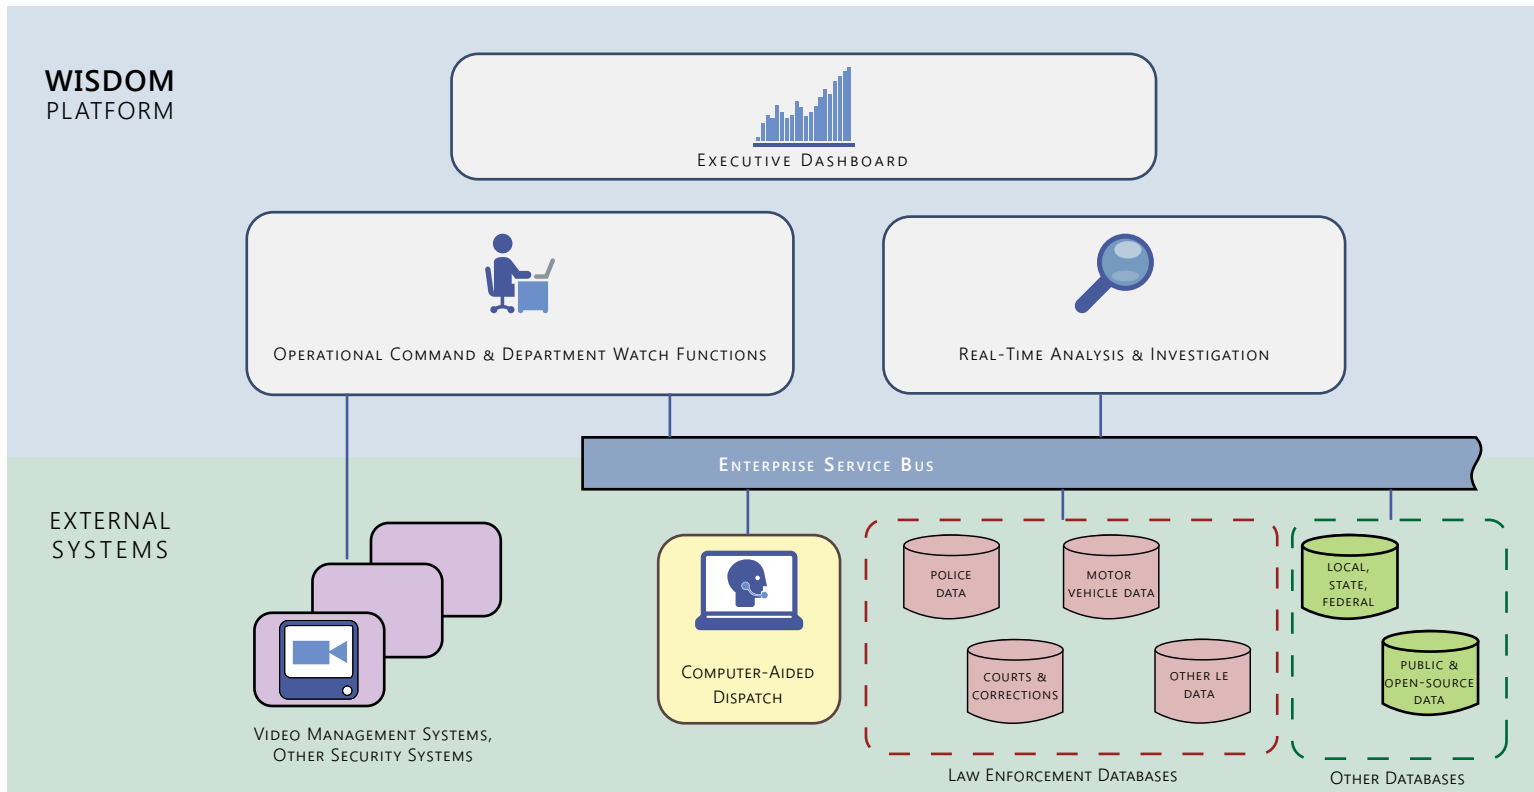

Wisdom LE is about optimizing resources and ensuring that its customers have the right people, in the right place, at the right time, with the right information.

The Wisdom platform interfaces directly with video management and other security systems and connects to databases and computer-aided dispatch systems via industry-standard enterprise service buses. This “plug and play” ability of Wisdom allows it to remain responsive and agile to the evolving requirements of the law enforcement community.

Wisdom analyzes all inputs from these disparate systems to provide a comprehensive visualization of relevant events giving operators the ability to focus their attention on important situations and respond appropriately.

Wisdom LE includes an event deconfliction function, alerting officers about cross-operations in the area when executing search warrants, conducting raids, undercover operations, surveillance, or performing other activities.

Wisdom LE also provides an analysis portal providing broad investigative tools, as well as management and reporting functions that serve the needs of law enforcement agencies.

Ultimately, Wisdom is about peace of mind—the peace of mind that comes from knowing your critical assets are protected by the best available LE security product on the market—a product built by the acknowledged leader in the field, 4D Security Solutions.